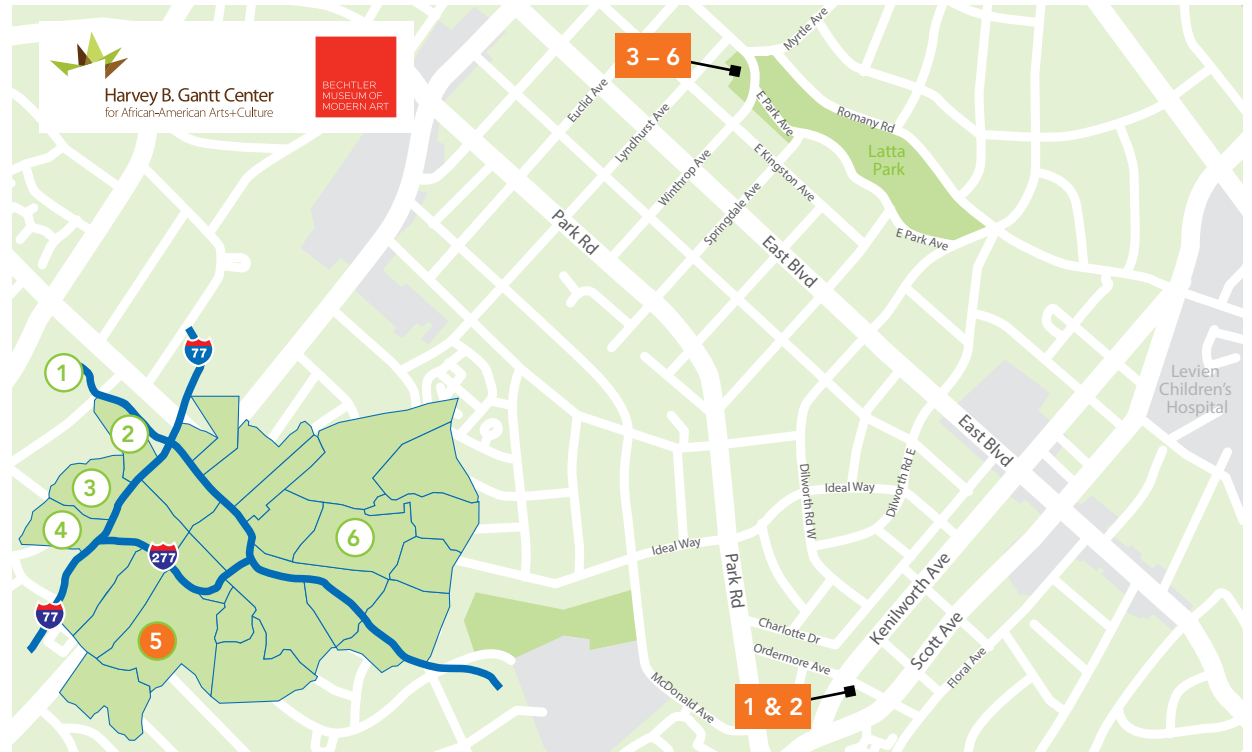

1

Community Garden
Corner of Kenilworth and Odermore St.

#37 Testa femminile from Quarantacinque
 Alberto Giacometti

2

Community Garden
Corner of Kenilworth and Odermore St.

Crashing Drone
 Rushern Baker IV

3

Latta Park
510 E Park Ave

Holocene Extinction
 Dayshawn Dumas

4

Latta Park
510 E Park Ave

Under Pressure
 Rushern Baker IV

5

Latta Park
510 E Park Ave

#3 Cranio
 Alberto Giacometti

6

Latta Park
510 E Park Ave

The Oaxacan Suite: Self Portrait No Sense serigraph on paper
 Jim Nicholson

Inside|Out Charlotte is a community activated arts project that brings high quality reproductions of iconic artworks from the Bechtler Museum of Modern Art and the Harvey B. Gantt Center for African-American Arts+Culture collections into your community. This project is part of the national Inside|Out program and generously funded by the John S. and James L. Knight Foundation.

Inside | Out launched in 2010 at Detroit Institute of Arts (DIA) and has since expanded to Arkon Art Museum, Philadelphia Museum of Art and Pérez Art Museum Miami.

Our community partners in Dilworth are: